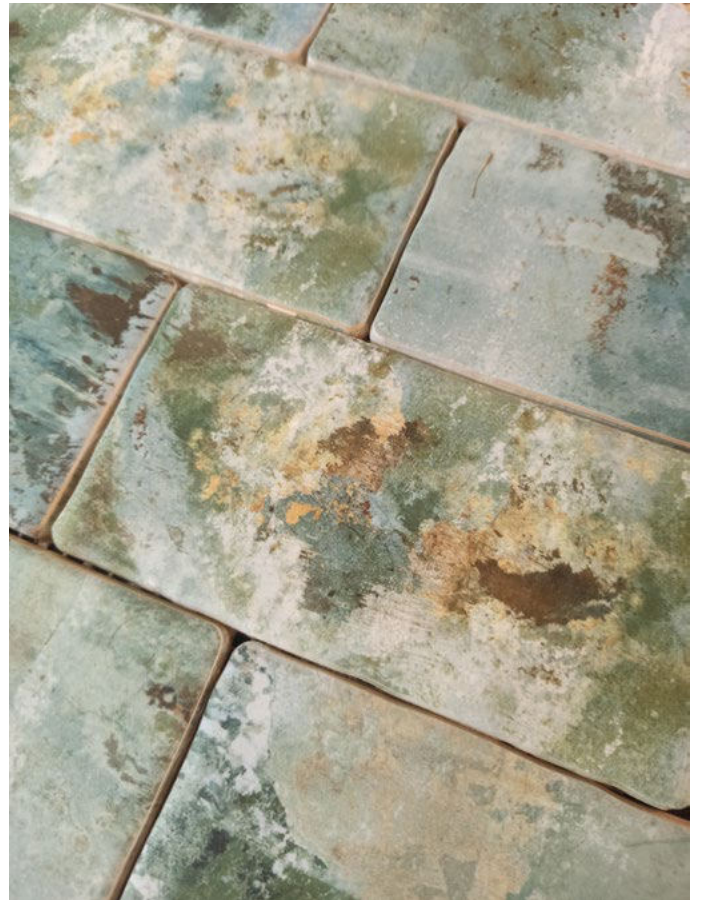

187600 Libertas 30x30