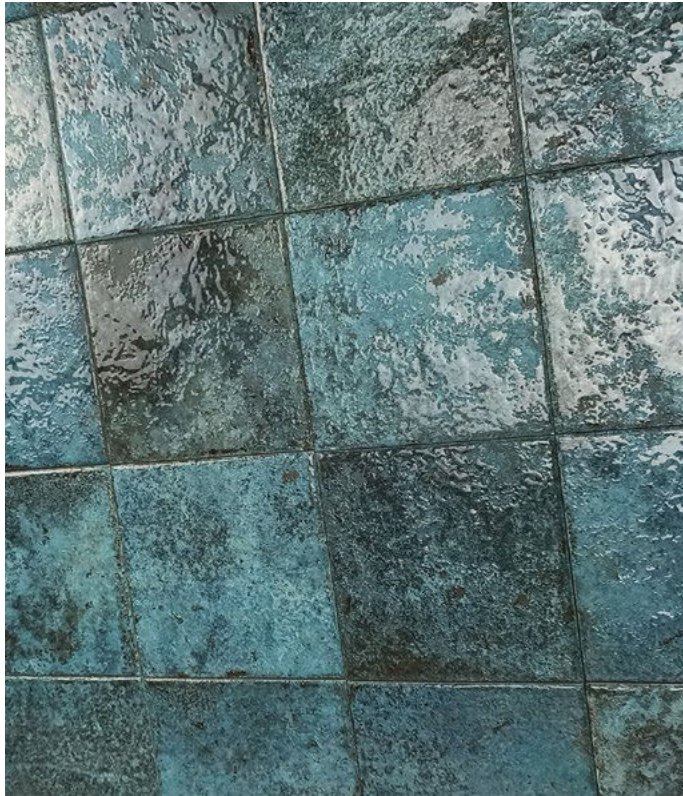

188826 Tahiti Emerald Glossy 14,7x14,7

14,7x14,7 cm./5.8"x5.8"

ANTI-SLIP R11/C CLASS 3

188826 Tahiti Emerald Glossy **M967**

188824 Tahiti Emerald Anti-Slip **M937**

188828 Tahiti Emerald
Bullnose **D153**
ANTI-SLIP R11/C CLASS 3