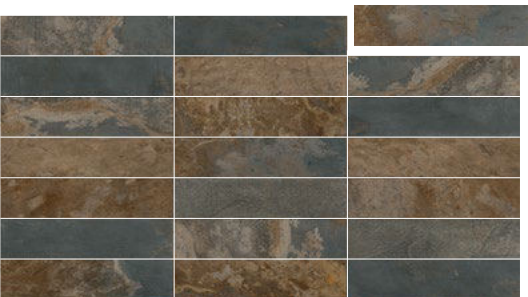

189059N Ardesia Multicolore
7x28 cm./2.8"x11" **M942**
ANTI-SLIP R10/B CLASS 2