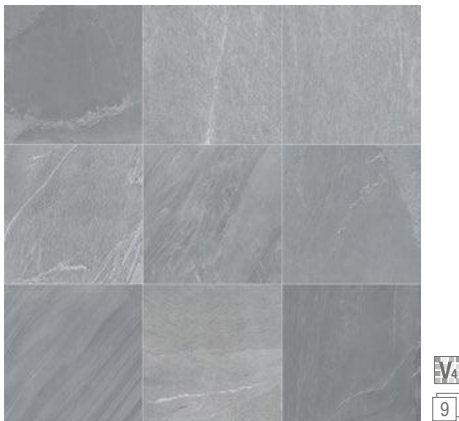

188799 Pietrasanta Dark Grey Matt Polished **M941**
188800 Pietrasanta Dark Grey Anti-Slip **M930**