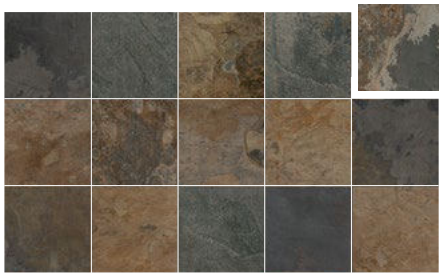

189028 Ardesia Multicolore Anti-Slip
14,7x14,7 cm./5.8"x5.8" **M937**
ANTI-SLIP R12/B CLASS 3