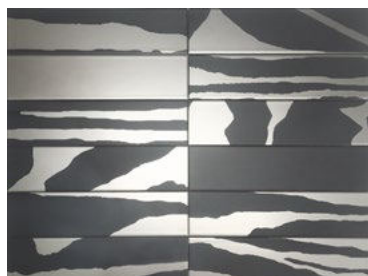

188723 Flat Savannah Black & Silver *D173